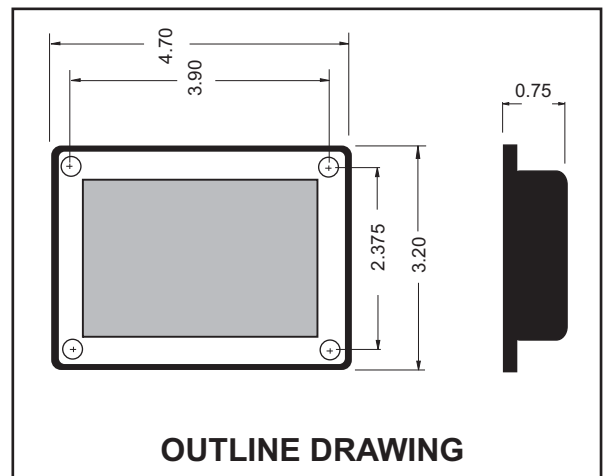

INSTALLATION INSTRUCTIONS

AUTO CHARGE DUAL STATUS CENTER

12 VOLT DUAL UNIVERSAL BATTERY STATUS INDICATOR

MODEL # 091-189-2-12

The Auto Charge Dual Status Center is a universal dual indicator that indicates the battery voltage on vehicles with dual battery systems. The indicator displays battery voltage alternately on one battery and then the other. Separate LED indicators display battery status; namely, HI VOLTAGE, FULLY CHARGED, CHARGING and LOW VOLTAGE. The digital display is accurate to 100 millivolts and draws a maximum of 35 milliamperes from the battery.

The unit is designed to be mounted on the exterior of a vehicle so as to readily indicate the battery condition. The indicator fits the Kussmaul standard indicator panel cut outs and comes with a 3 year warranty.