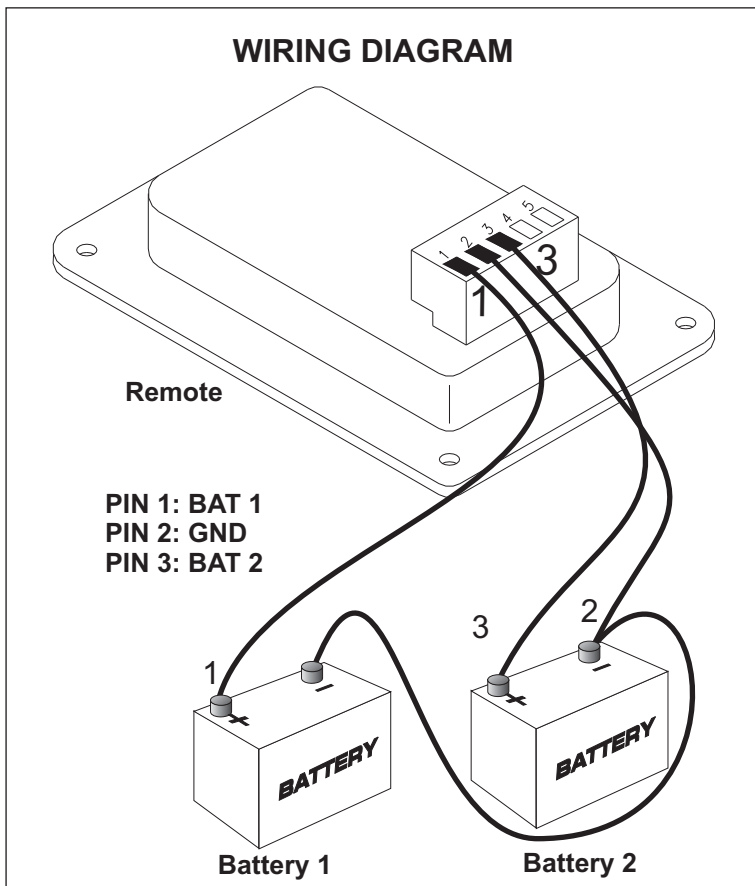

INSTALLATION INSTRUCTIONS

AUTO CHARGE DUAL STATUS CENTER

12 VOLT DUAL UNIVERSAL BATTERY STATUS INDICATOR

MODEL # 091-189-2-12

The Auto Charge Dual Status Center is a universal dual indicator that indicates the battery voltage on vehicles with dual battery systems. The indicator displays battery voltage alternately on one battery and then the other. Separate LED indicators display battery status; namely, HI VOLTAGE, FULLY CHARGED, CHARGING and LOW VOLTAGE. The digital display is accurate to 100 millivolts and draws a maximum of 35 milliamperes from the battery.

The unit is designed to be mounted on the exterior of a vehicle so as to readily indicate the battery condition. The indicator fits the Kussmaul standard indicator panel cut outs and comes with a 3 year warranty.

CAUTION: Battery polarity critical reversal of polarity may cause damage to indicator

170 Cherry Ave.
West Sayville, NY 11796
www.kussmaul.com

KE KUSSMAUL™
ELECTRONICS
ENERGIZED AND READY, WHEN SECONDS COUNT