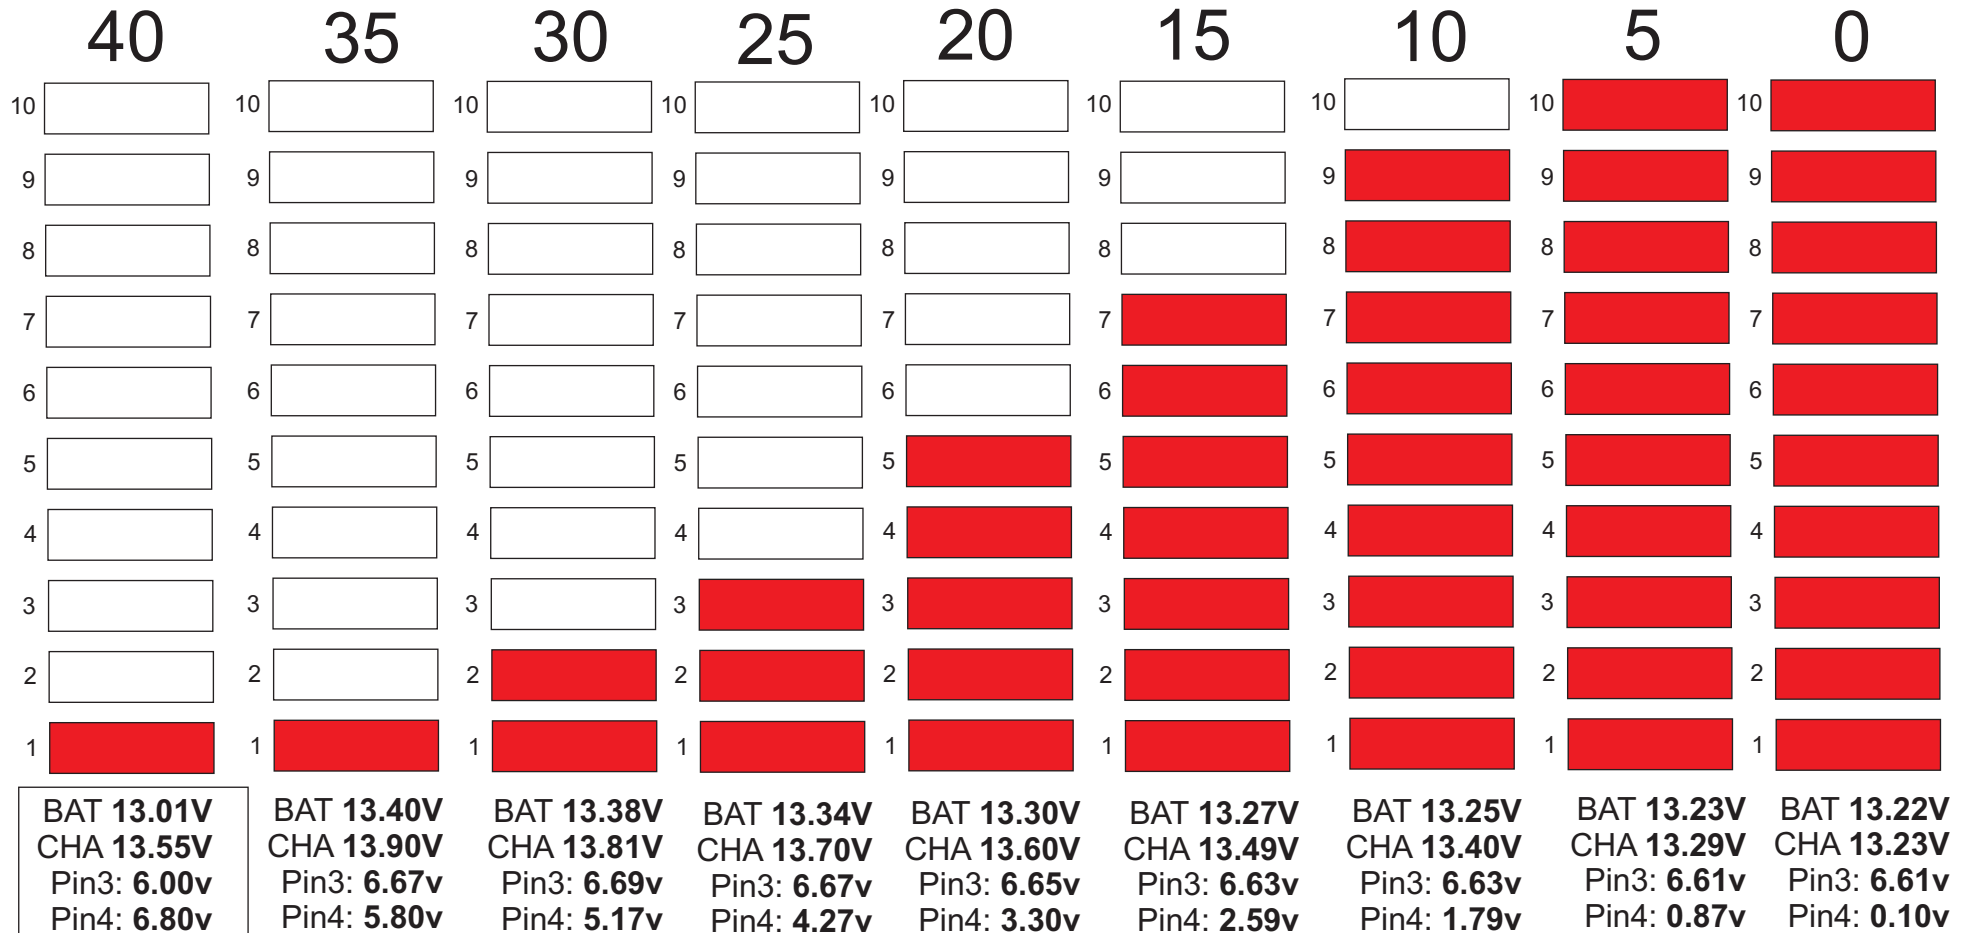

BAR-GRAPH TROUBLE SHOOTING GUIDE

AC 1200, AC1200 PUMP PLUS

CHARGER AMPS OUTPUT with 10ft of 8 gauge wire

**@ 40amps
voltages
can be much
lower**

**These voltages
are approximate**

BAT = voltage at battery
 CHA = voltage at the charger
 Pin3: voltage between pin2 & pin3 (½ battery voltage)
 Pin4: voltage between pin2 & pin4 (current 0-7v)