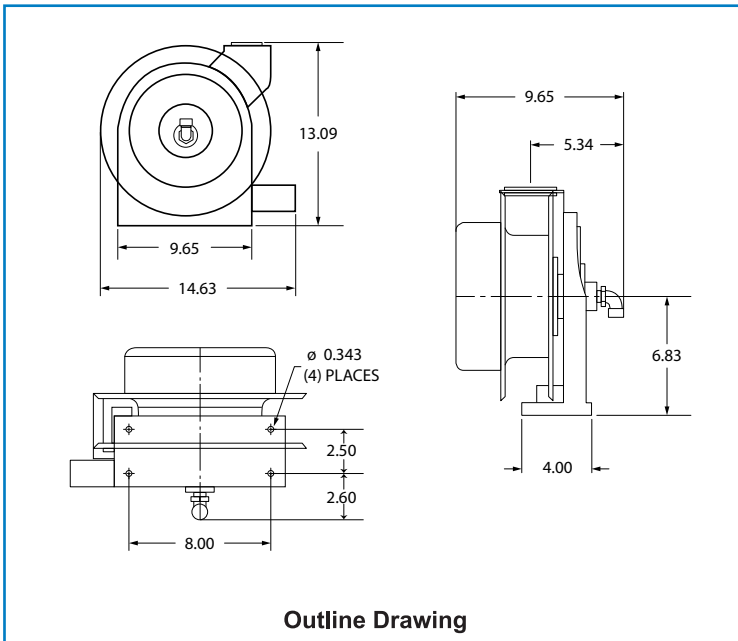

Auto Reel

Automatic Cord Reel

Features

- **Automatic shoreline retraction** and storage compatible with Auto Eject or by manual disconnection
- **Reduce tripping hazard and liability** by removing hazardous cord on the ground
- **Increase productivity during emergency dispatch** by automating the electrical disconnection process
- Ceiling or Wall mounted – curved edges for **safe and easy mounting**
- Adjustable Guide Arm provides field adjustment for the slack length of wound cord
- Robotically-welded heavy gauge steel frame, long life retraction spring, and high quality PVC hose offer **maximum strength**
- Powder coat, corrosion resistant paint keeps its **consistent quality**
- **2 year warranty**

Outline Drawing

Specifications: Auto Reel

- Reel Cord Length: 45 ft.
- Max Reel Amps: 20 Amperes
- Min Reel Amps: 0.050 Amperes
- Volts: 105-125 VAC
- Cord: #12 AWG
- Cord Type: SJO
- Length: 14 5/8 in.
- Width: 9 3/8 in.
- Height: 13 1/4 in.
- Weight: 30 lbs
- Warranty: 2 Years

Part Number	Description	Electrical Data		Dimensions			Wgt.
		AC Volts	AC Amps	L	W	D	
091-220-20-120	Auto Reel	105-125	0.050 - 20	14 5/8"	9 3/8"	1.73"	30 lbs